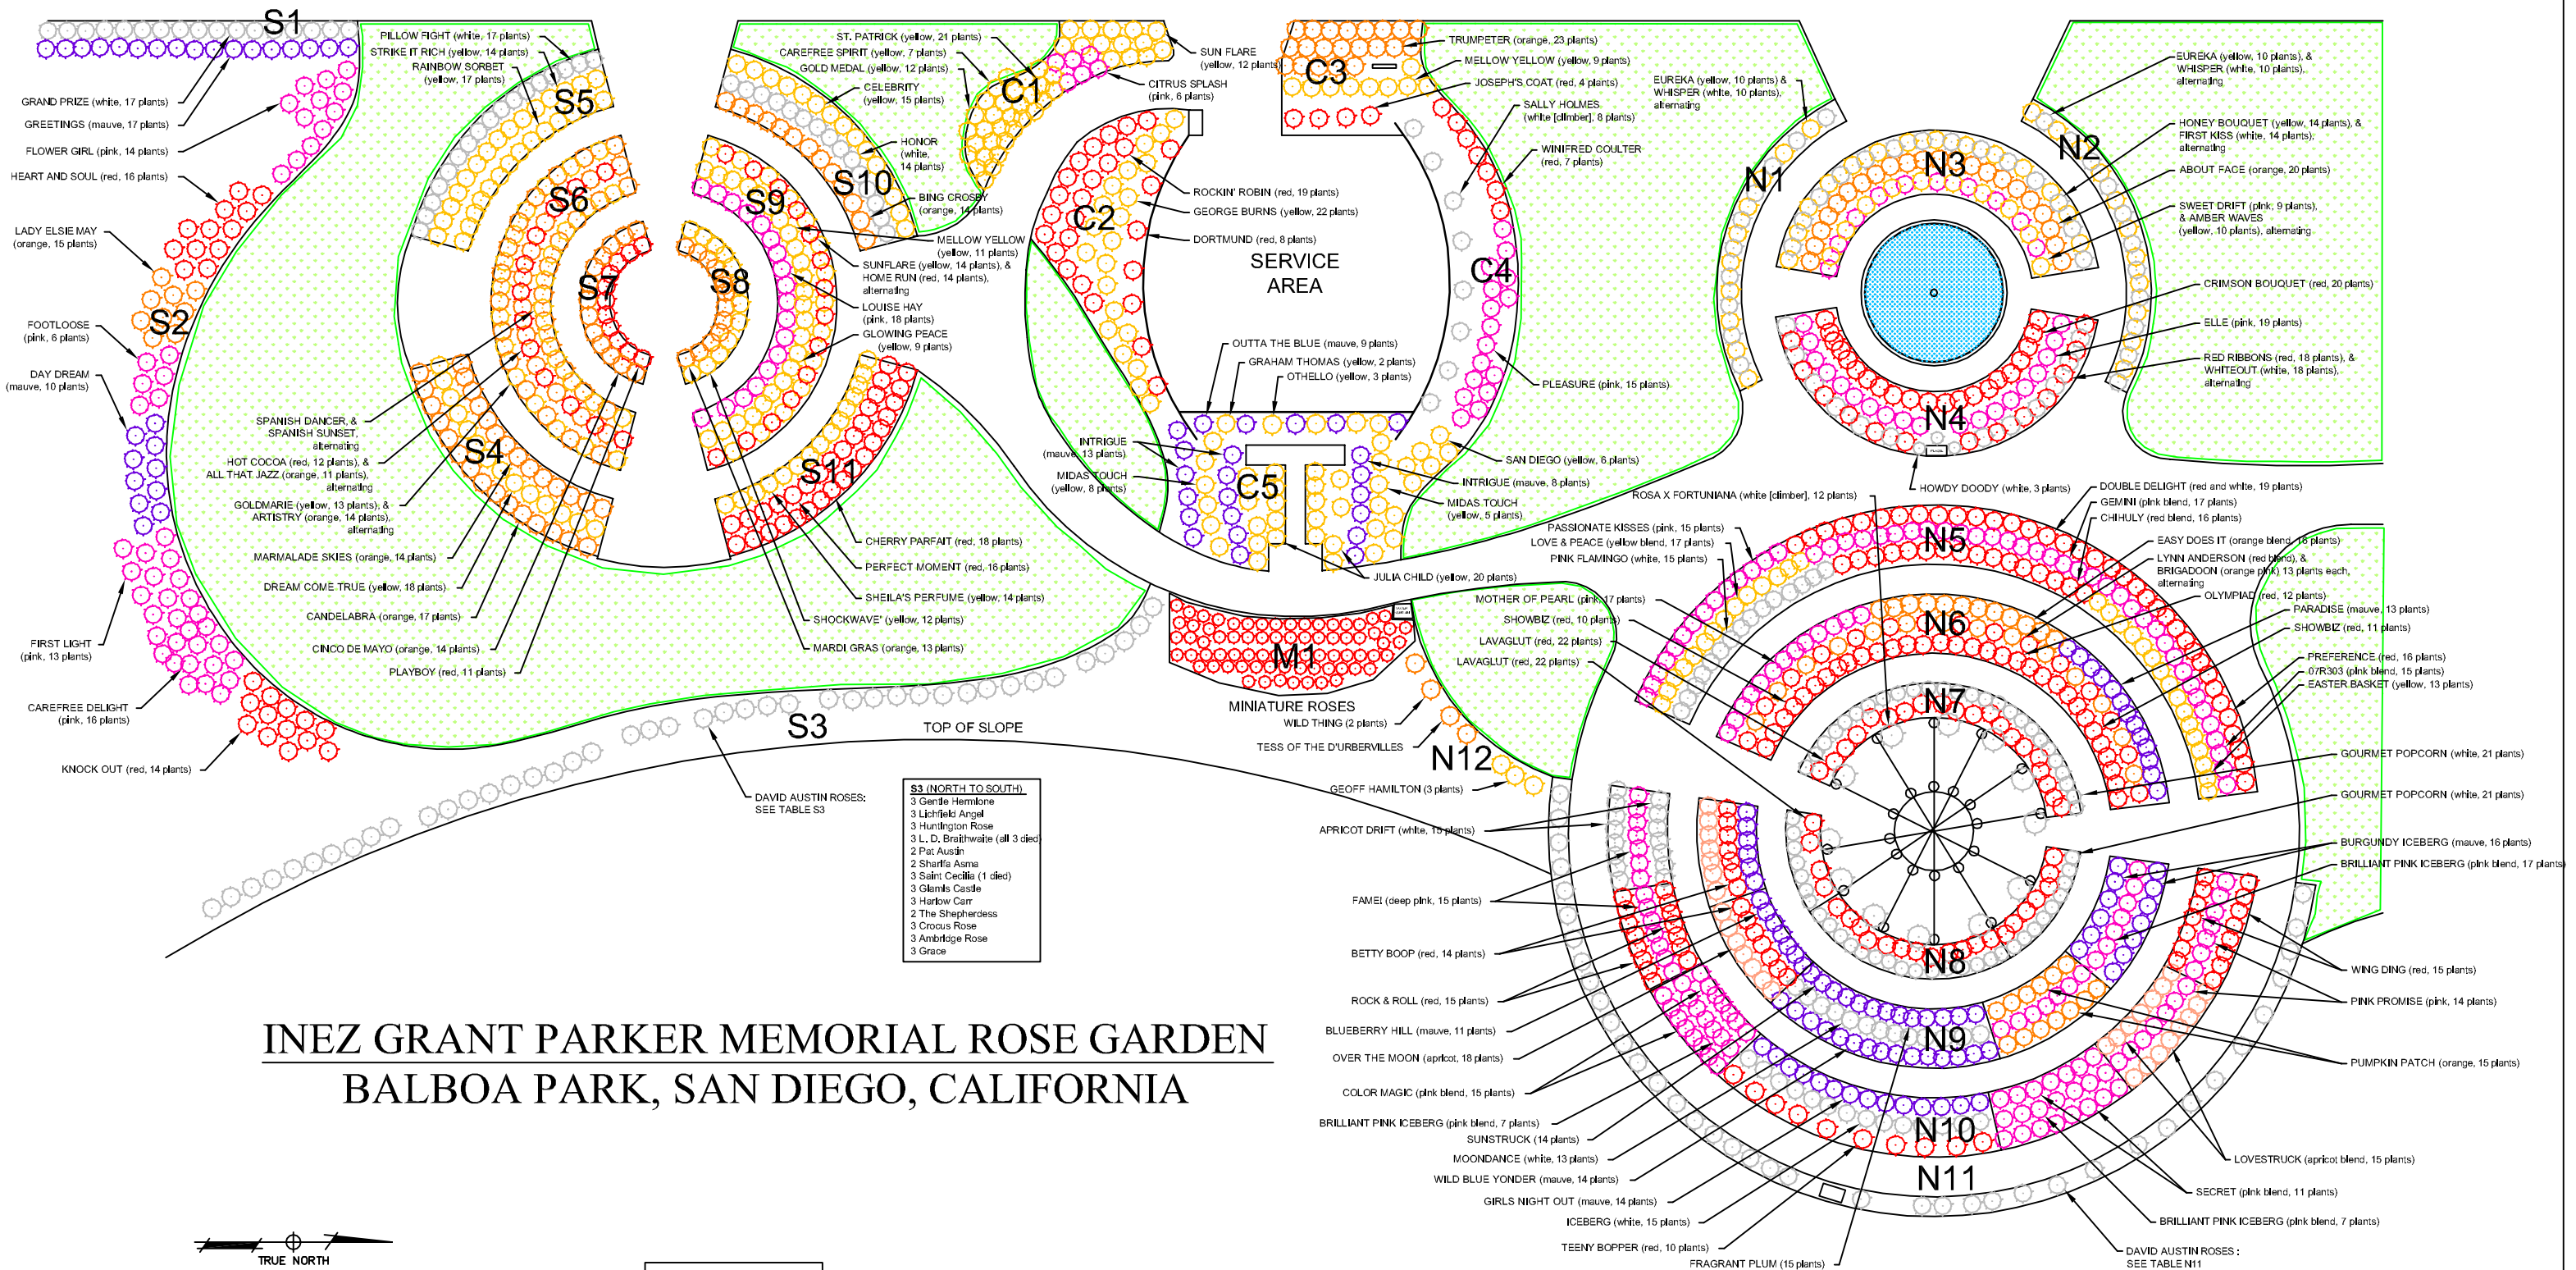

PARK BLVD

INEZ GRANT PARKER MEMORIAL ROSE GARDEN BALBOA PARK, SAN DIEGO, CALIFORNIA

S3 (NORTH TO SOUTH)

3 Gentle Hermione
3 Lichfield Angel
3 Huntington Rose
3 L. D. Breithwaite (all 3 died)
2 Pat Austin
2 Sharifa Asma
3 Saint Cecilia (1 died)
3 Glamis Castle
3 Harlow Carr
2 The Shepherdess
3 Crocus Rose
3 Ambridge Rose
3 Grace

KEY TO ROSE COLORS

RED
ORANGE
YELLOW
PINK
MAUVE
APRICOT
WHITE

N11 (NORTH TO SOUTH)

3 Abraham Darby	3 Falstaff (big center drain after Falstaff)
3 Molineux	3 Eglantyne
3 Charles Darwin	3 Golden Celebration
3 Pat Austin	2 Anne Bolyne (south center drain after Anne B)
4 Pat Austin	3 Abraham Darby
3 Witveve	3 Tess of the D'Urbervilles
2 + 1 Tess of the D'Urbervilles	3 The Dark Lady
3 Abraham Darby	2 Gentle Hermione
3 Benjamin Britten	3 William Shakespeare 2000
3 Mary Rose	3 Scepter'd Isle (south drain within block)
	3 Evelyn

DRAWN BY: DICK STREEPER & JOE STREEPER
3/16/2010

BUILT IN 1975, AND MAINTAINED BY
THE CITY OF SAN DIEGO,
THE ROSE GARDEN CORPS, AND
THE SAN DIEGO ROSE SOCIETY